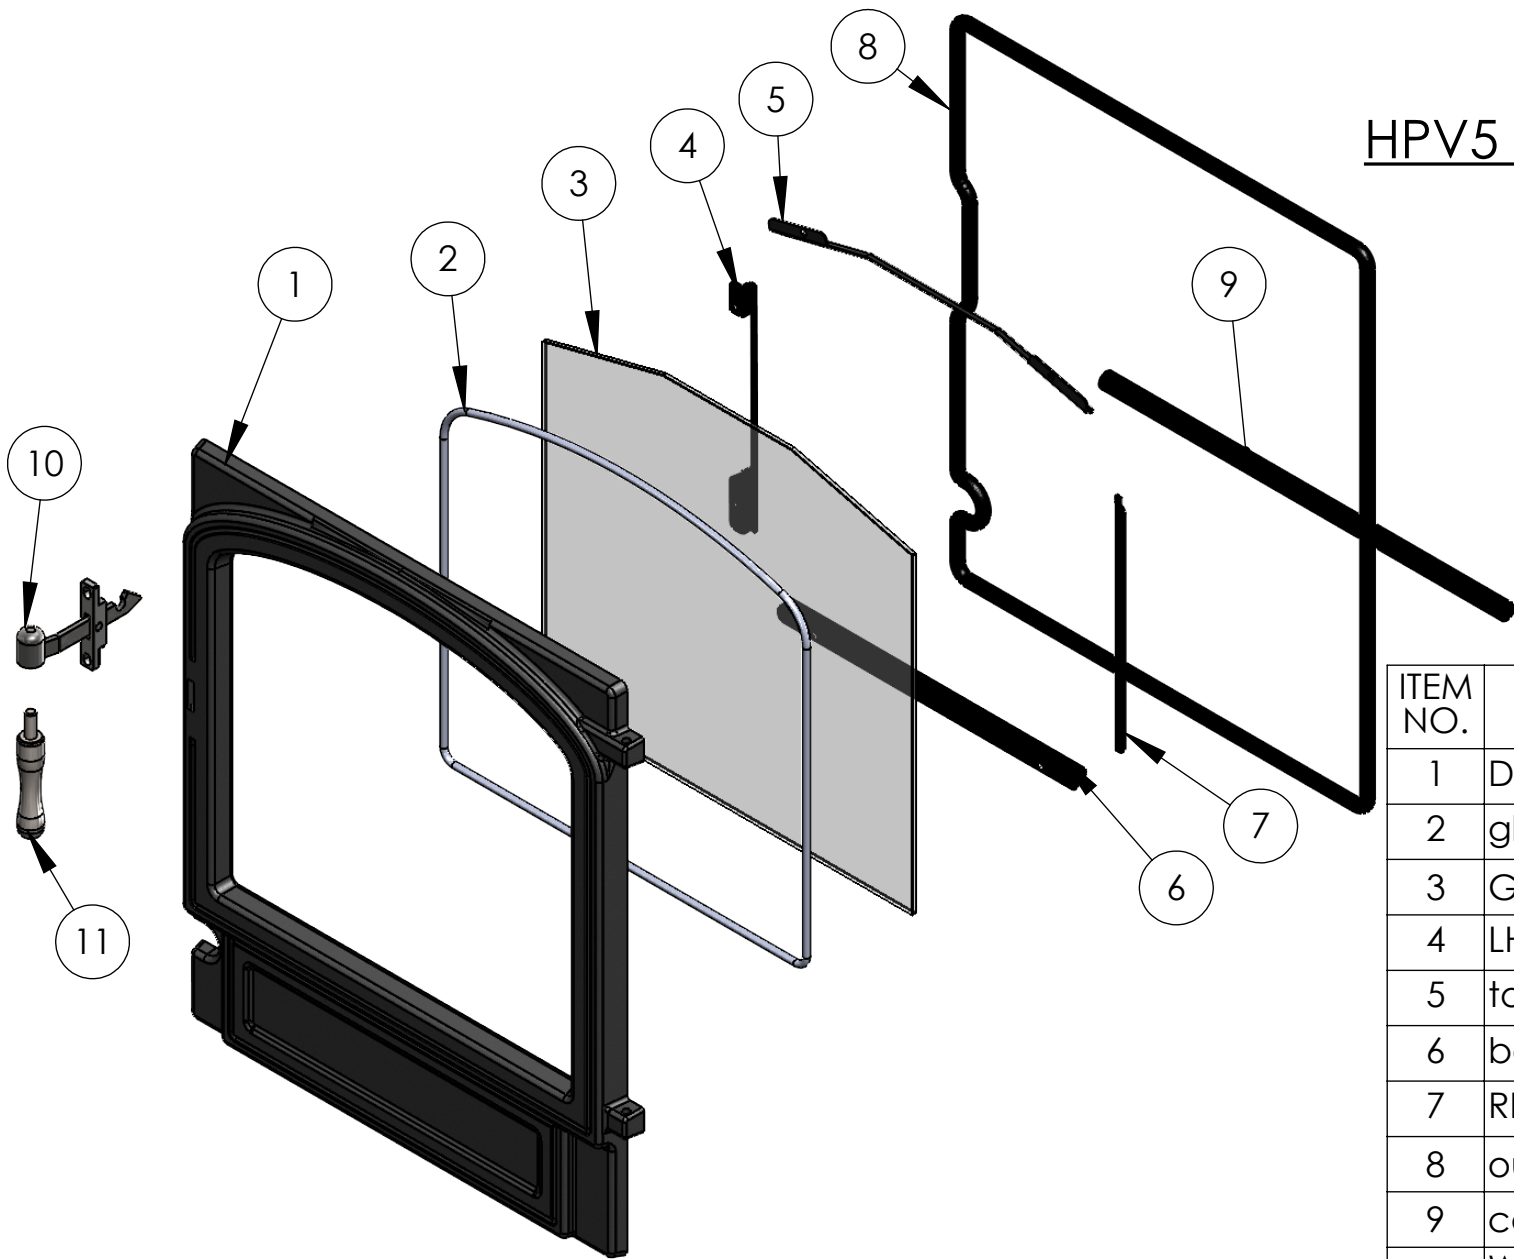

# HPV5 curved door assembly

ITEM NO.	Description	Part Number	QTY.
1	Door Casting	PSP-0136	1
2	glass seal	PSP-0200	1
3	Glass Panel	PSP-0143	1
4	LH glass clamp	PSP-0148	1
5	top glass clamp	PSP-0146	1
6	bottom glass clamp	PSP-0147	1
7	RH side glass clamp	PSP-0149	1
8	outer door seal	9114	1
9	centre door seal	9611	1
10	WT1007 Woodtec Latch Pivot Assembly	PSP-0140	1
11	Handle	PSP-0141	1

# HPV5 Square Door Assembly

ITEM NO.	Description	Part Number	QTY.
1	Square Door Casting	PSP-0136	1
2	glass seal	PSP-0200	1
3	Glass Panel	PSP-0142	1
4	LH glass clamp	PSP-0148	1
5	bottom glass clamp	PSP-0147	2
6	RH side glass clamp	PSP-0149	1
7	outer door seal	9114	1
8	centre door seal	9611	1
9	Latch Pivot Assembly	PSP-0140	1
10	Handle	PSP-0141	1