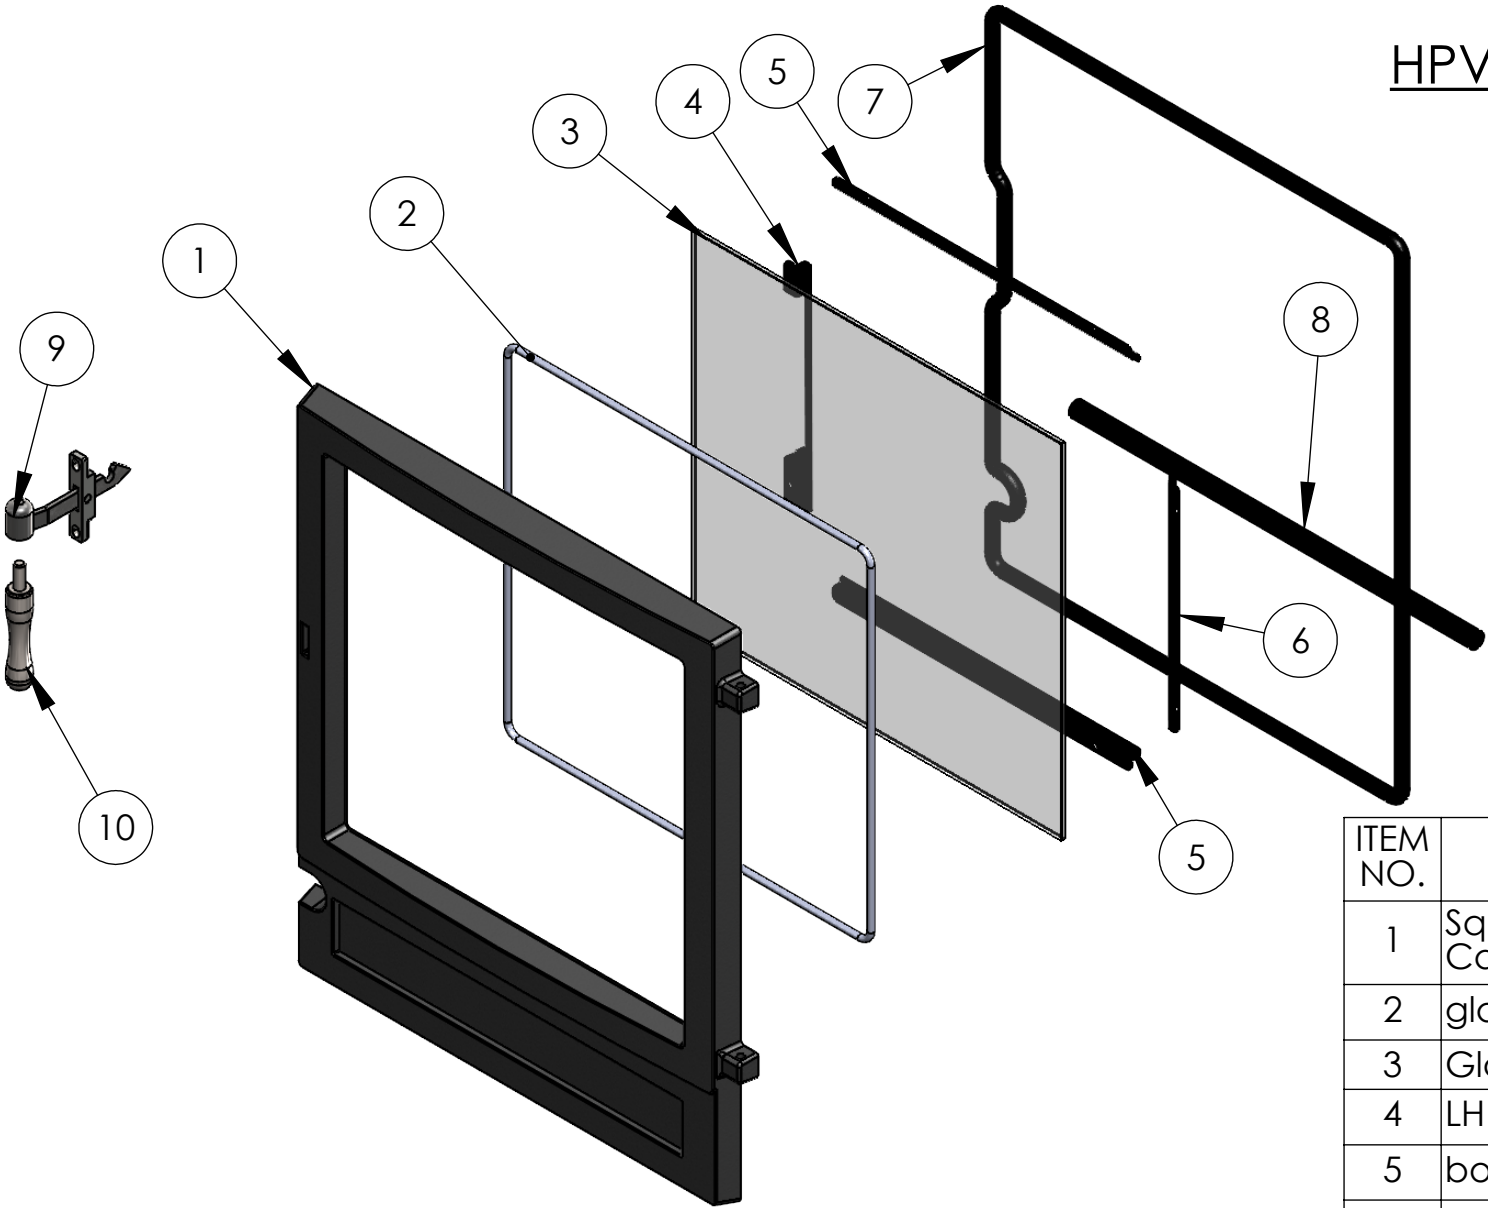

# HPV5 curved door assembly

ITEM NO.	Description	Part Number	QTY.
1	Door Casting	PSP-0136	1
2	glass seal	PSP-0200	1
3	Glass Panel	PSP-0143	1
4	LH glass clamp	PSP-0148	1
5	top glass clamp	PSP-0146	1
6	bottom glass clamp	PSP-0147	1
7	RH side glass clamp	PSP-0149	1
8	outer door seal	9114	1
9	centre door seal	9611	1
10	WT1007 Woodtec Latch Pivot Assembly	PSP-0140	1
11	Handle	PSP-0141	1

# HPV5 Square Door Assembly

ITEM NO.	Description	Part Number	QTY.
1	Square Door Casting	PSP-0136	1
2	glass seal	PSP-0200	1
3	Glass Panel	PSP-0142	1
4	LH glass clamp	PSP-0148	1
5	bottom glass clamp	PSP-0147	2
6	RH side glass clamp	PSP-0149	1
7	outer door seal	9114	1
8	centre door seal	9611	1
9	Latch Pivot Assembly	PSP-0140	1
10	Handle	PSP-0141	1